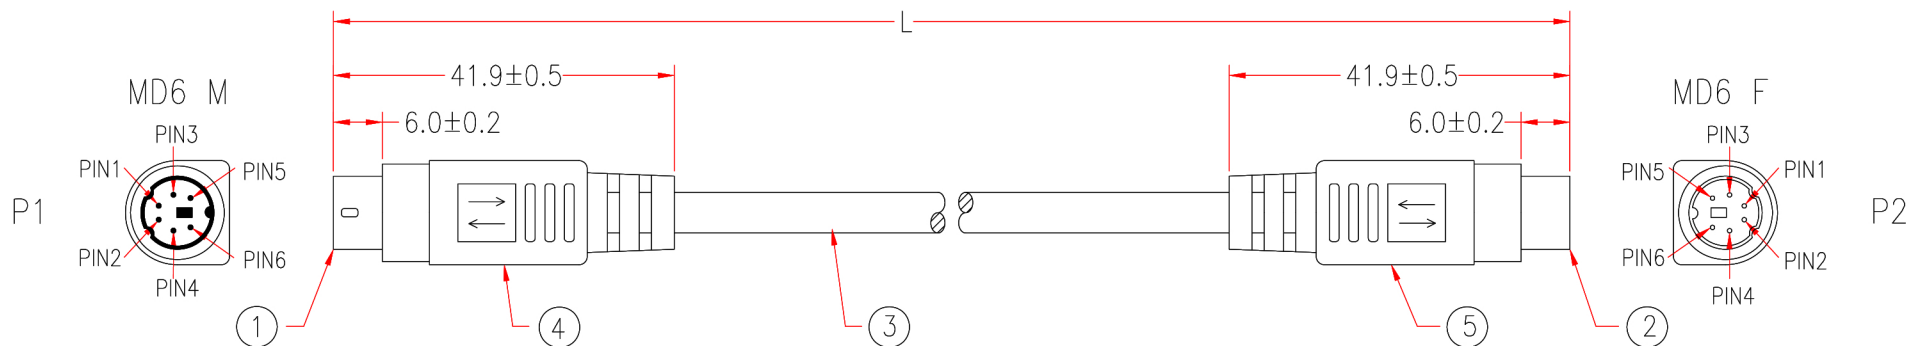

P1: M-113A

Customer NO: NO:1

P2: M-Y113A  
M-113A

ITEM NO.	length (L)	length (X)
10M2-01203	915mm	895mm
10M2-01206	1830mm	1810mm
10M2-01210	3048mm	3030mm
10M2-01215	4570mm	4550mm
10M2-01225	7620mm	7600mm
10M2-01250	15240mm	15220mm
10M2-012HD	30480mm	30460mm

\*NOTE: ALL relevant materials are complied with ROHS directive

1032	
P1	P2
1	1 BROWN
2	2 RED
3	3 ORANGE
4	4 YELLOW
5	5 GREEN
6	6 BLACK
SHIELD	SHIELD

5	MOLDED PE COLOR TRANSPARENT	A5BA02-7777		M7777
	MOLDED PVC BEIGE	H1BF01-0304B01		M304
4	MOLDED PVC BEIGE	H1BF01-0304B01		M304
3	NON-UL 6C 28AWG, ALUM-MYLAR FOIL SHIELDING WITH DRAIN WIRE, OD 5.0mm, JACKET BEIGE, DRAWING No. EMAL2806C-034	H5BL21-0304B01	Xmm	M304
2	MINI DIN 6 FEMALE, GOLD FLASH ON CONTACTS, BLACK INSULATOR	A1EE01-0108K09	1	M108
1	MINI DIN 6 MALE, GOLD FLASH ON CONTACTS, BLACK INSULATOR	A1EE16-0108K09	1SET	M108
No.	DESCRIPTION		Q'TY	Supplier
APPROVED		 an INFINITE brand		Cable Length Unless Other Spec. Tolerances: 0 ~200mm ±10mm 201~1000mm ±20mm 1001 ~1500mm ±25mm 1501~2100mm ±30mm 2100mm↑ ±40mm
CHECKED	HU			
DRAWING	CAI			
DATE	11/JUN/19	ITEM NO.	10M2-012XX	UNIT:mm